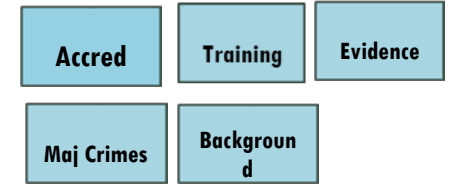

# SEA ISLE CITY POLICE DEPARTMENT ORGANIZATIONAL CHART

(EFFECTIVE AUGUST 19, 2020)

**Chief of Police**

**Operations Division (Captain)**

**Patrol Section Commander (Lieutenant)**

**Admin Section Commander (Lieutenant)**

**Detective Section Commander (Lieutenant)**

**Detective Division**

**DET**