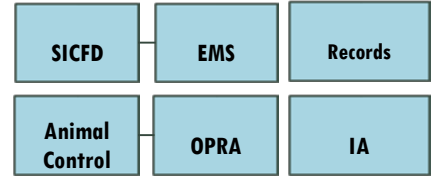

# SEA ISLE CITY POLICE DEPARTMENT ORGANIZATIONAL CHART

(EFFECTIVE AUGUST 19, 2020)

**Chief of Police**

**Operations Division (Captain)**

**Patrol Section Commander (Lieutenant)**

**Admin Section Commander (Lieutenant)**

**Detective Section Commander (Lieutenant)**

**Detective Division**

**DET**